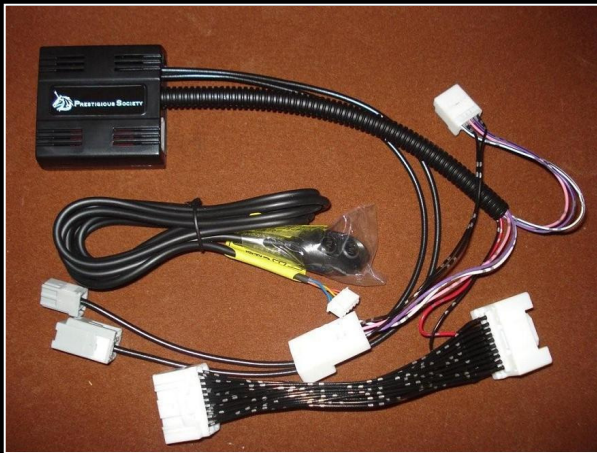

## Toyota Navigation & Video Override Module

Tired of not able to access the navigation functions while you are driving your Toyota? Tired of having the Video playback feature<sup>1</sup> but your front passenger can't seem to enjoy it while the vehicle is in motion? If yes, this override module will put you back in the driver's seat!

This override module is an elegant, effective, and reliable solution for Toyota OEM Navigation and Rear Entertainment System (RES) integration. Installing this module on your vehicle allows you to enjoy the following benefits and advantages:

- Plug-n-Play feature eliminates wire cutting and potential void of factory warranty<sup>2</sup>.
- Provides full integration with the factory installed Audio/Navigation system.
- Compatible with other aftermarket equipment designed to enhance the OEM navigation and rear entertainment system<sup>3</sup>.